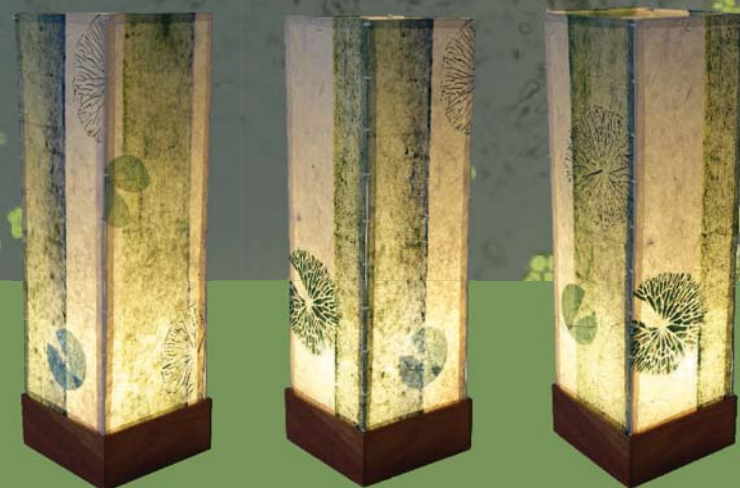

Shradhanjali

Newsletter-June 2015

"Flowers are the moment's representations of things that are in themselves eternal."

The Nymphaea Collection

Table Lampshades

Hand Painted with imprints
of the lily leaf on lokta paper.

Candle shade

*The spiritual significance of the water lily is "wealth"
"True wealth is the wealth that one offers to the Divine."*

Floor Lampshade

*Table ware
Trays, Table mats, Coasters*

Golden Wreath

Gold Series

"There is a great beauty in simplicity."

Golden Mandala

Sunrise

*"The sunlight was a great
God's golden smile."*

Gold Peepal

Leaf continent

Oval Tray

*"All nature
was at beauty's festival."*